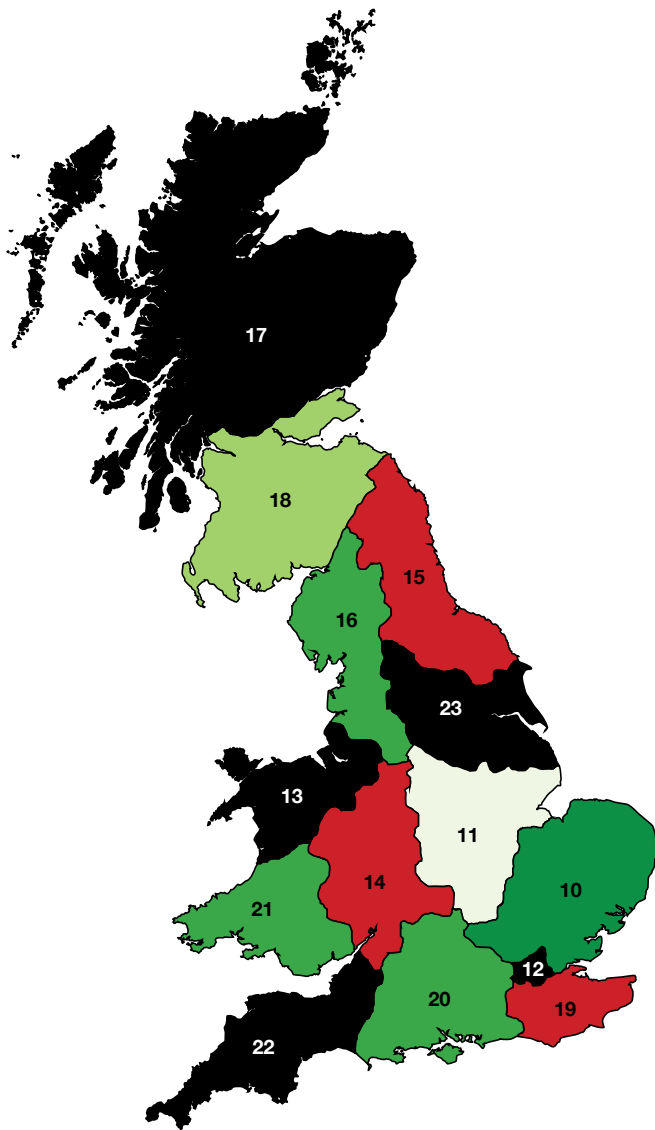

How to find your electricity supply area

See what supply area you are in by using the map below.

AREA	AREA NAME
10	Eastern England
11	East Midlands
12	London
13	Merseyside & North Wales
14	West Midlands
15	North East England
16	North West
17	North Scotland
18	South Scotland
19	South East England
20	Southern England
21	South Wales
22	South West
23	Yorkshire

Your electricity meter type

Your electricity prices include a Daily Service Charge and one or more unit rates.

Gas prices include a Daily Service Charge and one unit rate.

The most common type of electricity meter has a Daily Service Charge and a single unit rate for all electricity used.

Our Two Rate Meter prices are best suited to customers who are currently supplied on Domestic Economy 7 Rate (Domestic Economy in Scottish Hydro Electric's area and White Meter No. 1 in ScottishPower's area). Advice for customers who are currently supplied on other electricity rates is available free by calling 0800 400 200 (lines are open Monday to Friday 8am - 7pm and Saturday 8.30am - 1pm).